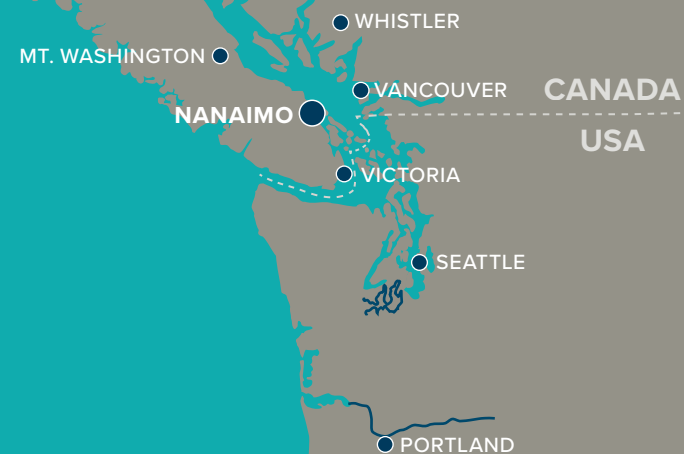

### AIRPLANE

20 minute flight from Vancouver

### BC FERRIES

There are two car/passenger ferry routes linking Vancouver to Nanaimo

**Horseshoe Bay to Departure Bay** (1.5 hours)

**Tsawwassen to Duke Point** (2 hours)

### FLOAT PLANE

There are two float plane companies that link Vancouver and Nanaimo

• **Harbour Air** (20 minutes)

• **Sea Air** (20 minutes)

VANCOUVER ISLAND  
UNIVERSITY

2019-20